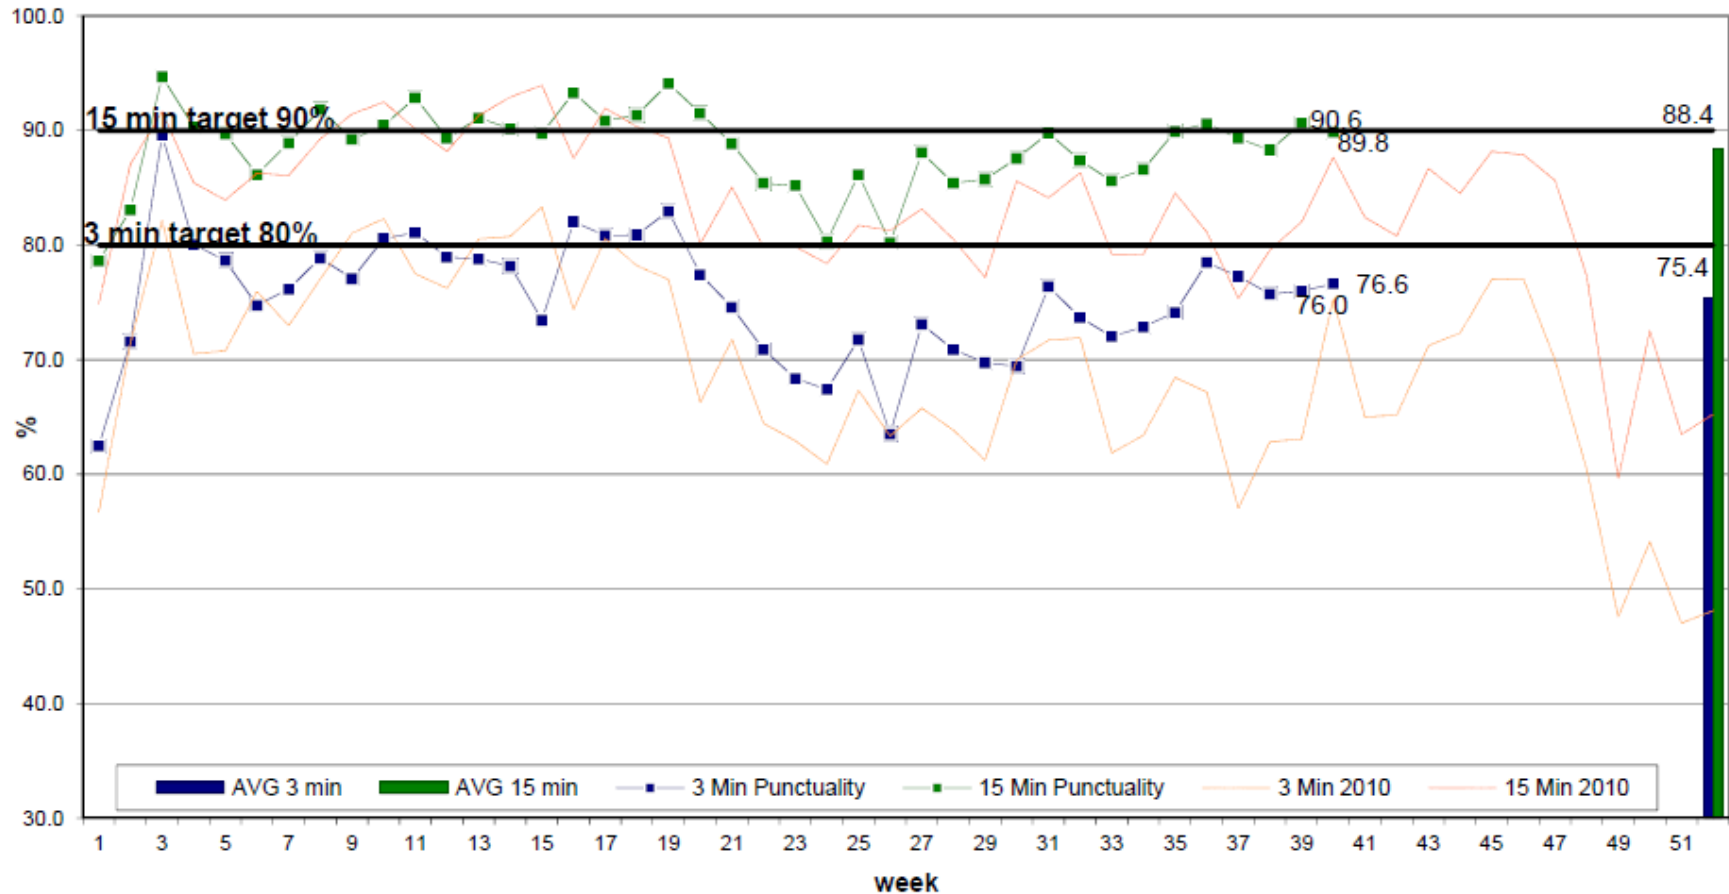

Waist-deep snow is not a surprise in North Hub Riga

airBaltic

airBaltic 15 minute punctuality

airBaltic

Stable and improving punctuality in winter months, 2010 vs 2011

airBaltic

Regularity Total, 2010 vs 2011