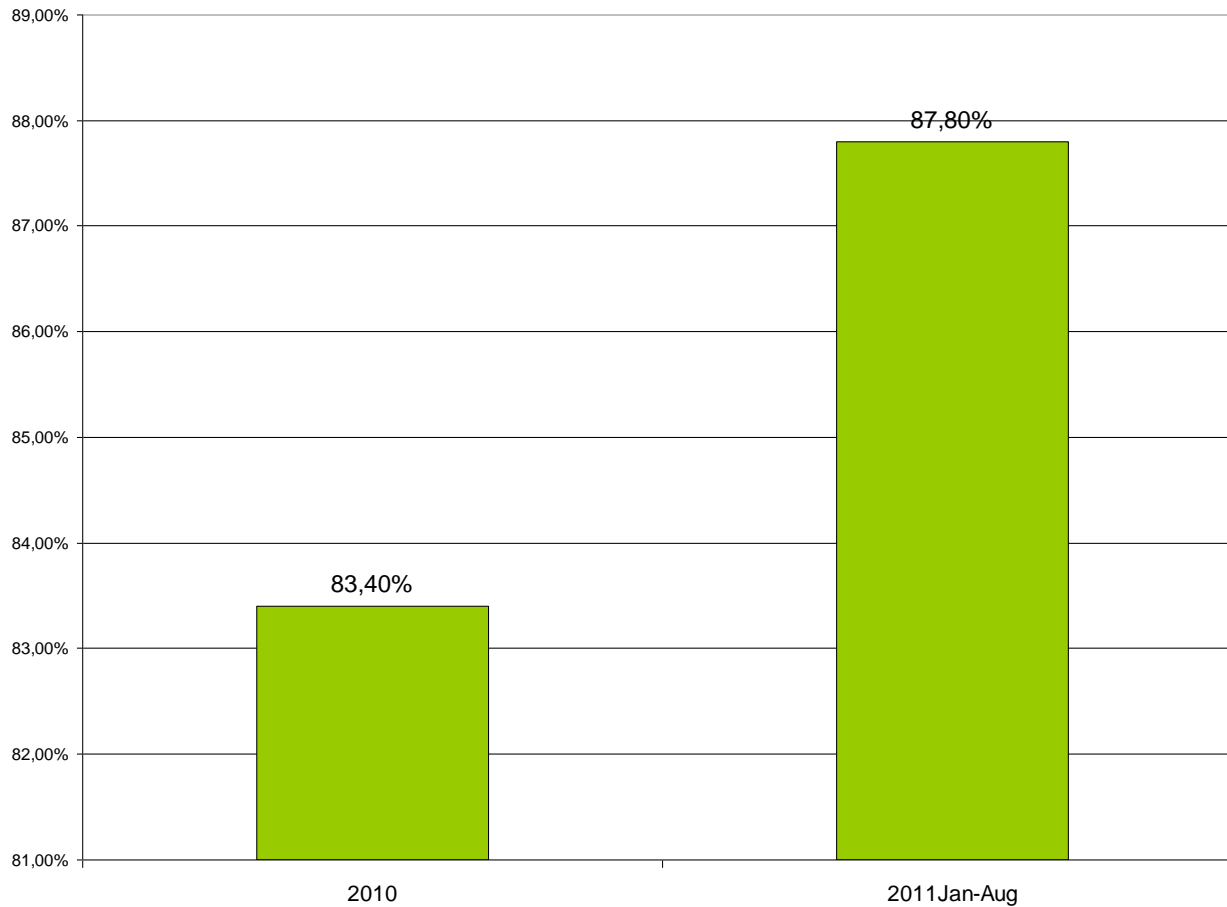

airBaltic flights from Riga 2011

airBaltic

13 October, 2011

airBaltic passenger growth

airBaltic

13 October, 2011

airBaltic passengers before and after 2002

airBaltic

Waist-deep snow is not a surprise in North Hub Riga

airBaltic

airBaltic 15 minute punctuality

airBaltic

Stable and improving punctuality in winter months, 2010 vs 2011

airBaltic

Regularity Total, 2010 vs 2011