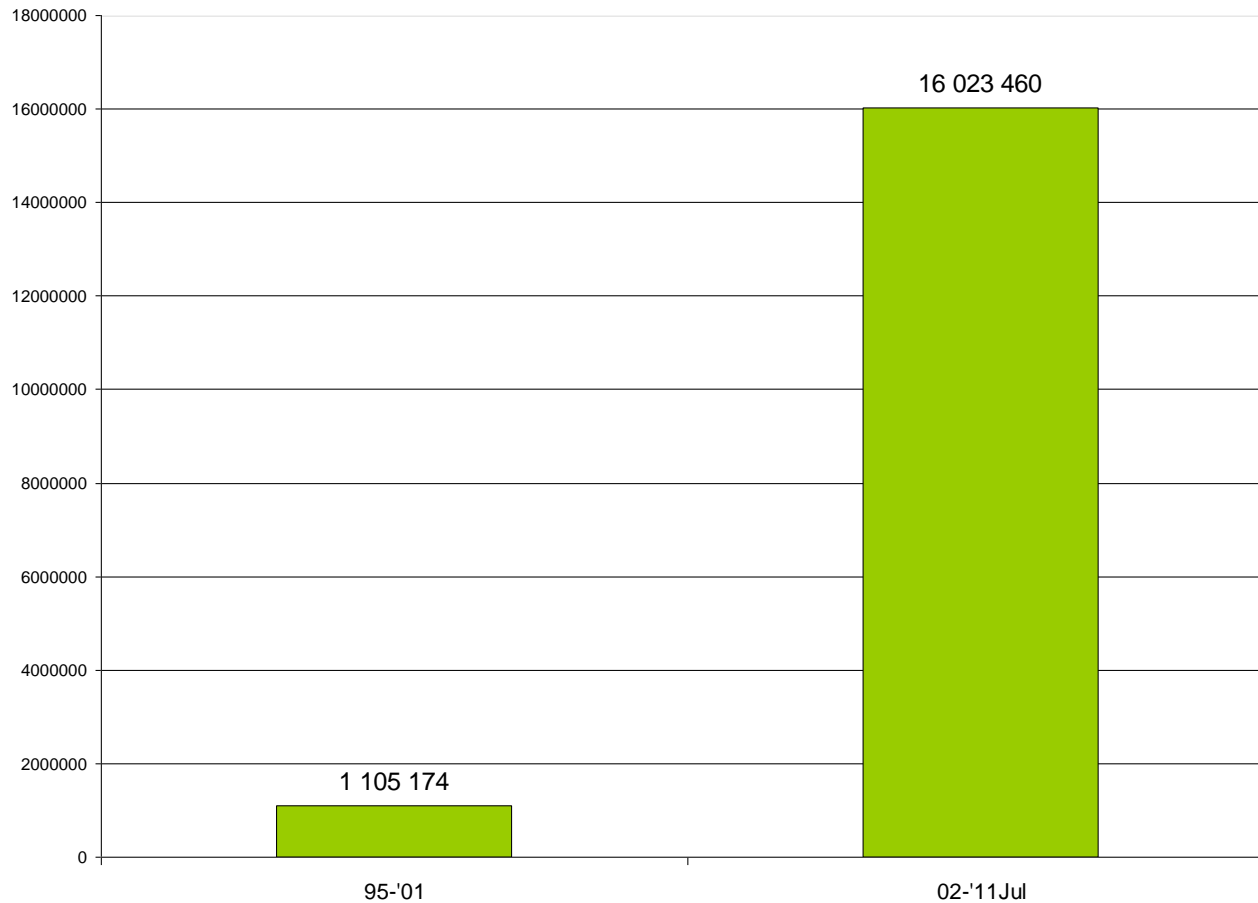

airBaltic flights from Riga 2011

airBaltic

13 October, 2011

airBaltic passenger growth

airBaltic

13 October, 2011

airBaltic passengers before and after 2002

airBaltic

Waist-deep snow is not a surprise in North Hub Riga

airBaltic

airBaltic 15 minute punctuality

airBaltic

Stable and improving punctuality in winter months, 2010 vs 2011

airBaltic

Regularity Total, 2010 vs 2011