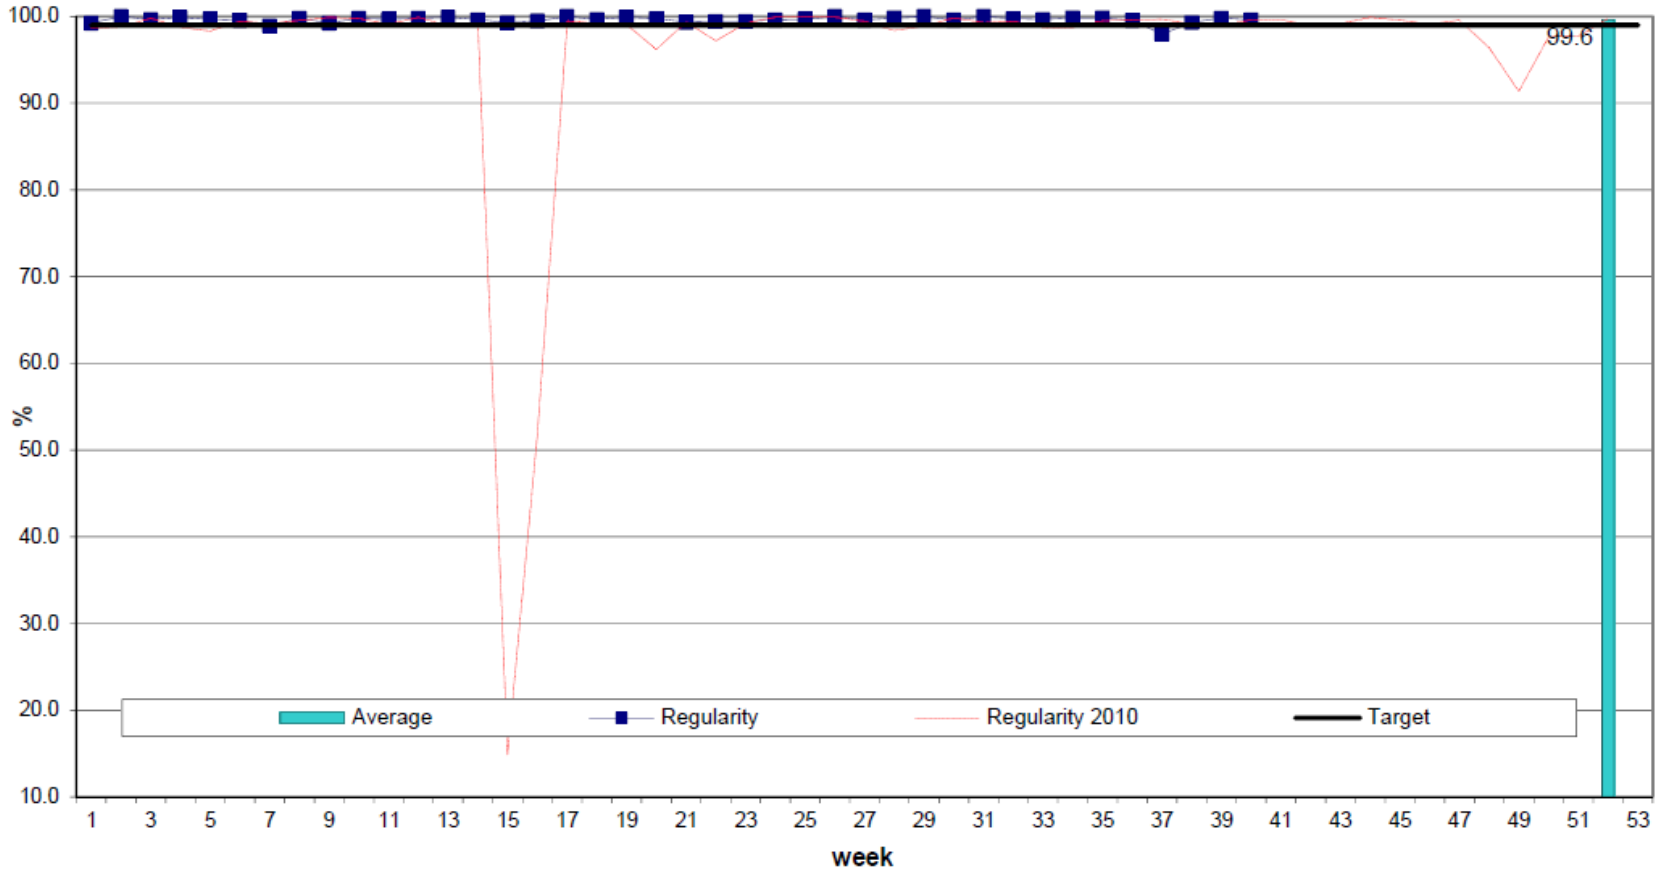

Waist-deep snow is not a surprise in North Hub Riga

airBaltic

airBaltic 15 minute punctuality

airBaltic

Stable and improving punctuality in winter months, 2010 vs 2011

airBaltic

Regularity Total, 2010 vs 2011